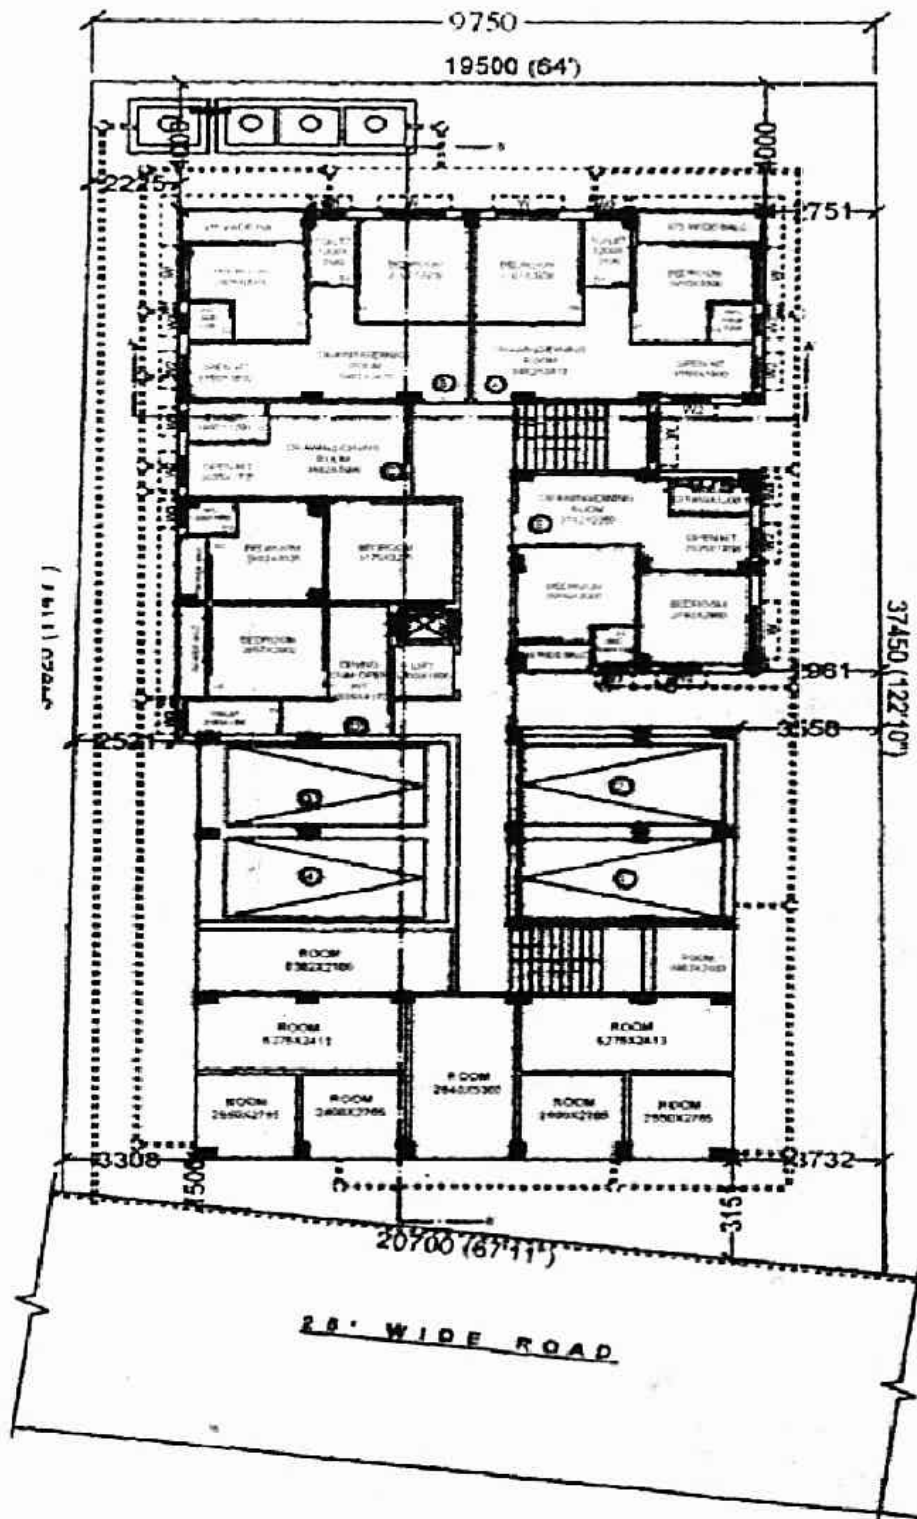

**Proposed Project at Mouza- Kamalpur, J.L. No. 15,
L.R. Dag no 231, L.R. Khatian no 2749, 2746, under
Tatla II No. Gram Panchayat, P.S.- Chakdaha, District-
Nadia, Pin-741222**

LATITUDE : 22.734005

LONGITUDE : 88.071805